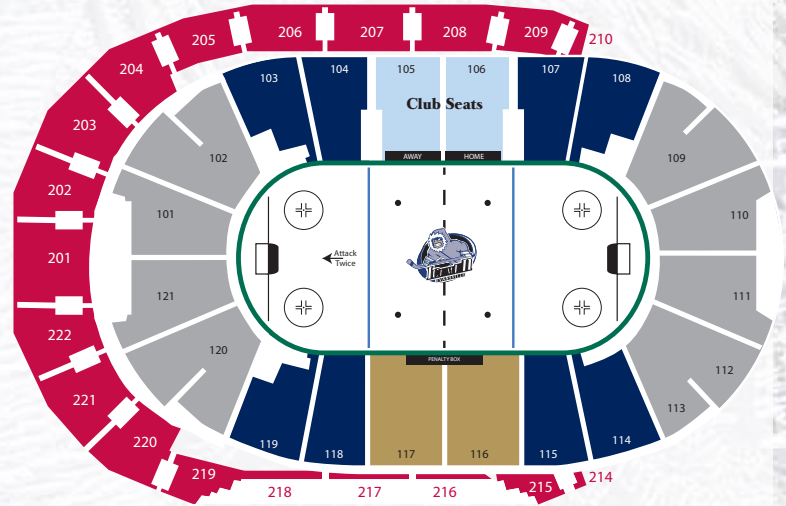

Evansville IceMen

8 GAME PICK EM PLAN

2011-2012

8-Game Pick em Plan Starting at \$12.50 Per Ticket, Save up to 15%

Great games, plus flexibility. You receive the 2 biggest games of the year with our Home Opener and Home Finale and you pick the six other games of your choice. Save up to 15% on your ticket plan that starts at just \$100!

2011-2012 PICK EM PLAN

SEATING CHART AND PRICING

Seat Options	Single Game Pricing	8-Game Pick em Plan	Savings
Glass	\$41	N/A	N/A
Club Seats	\$26	\$184	\$24
Center Ice	\$21	\$152	\$16
Corners	\$17	\$120	\$16
Goalzones	\$14	\$100	\$12