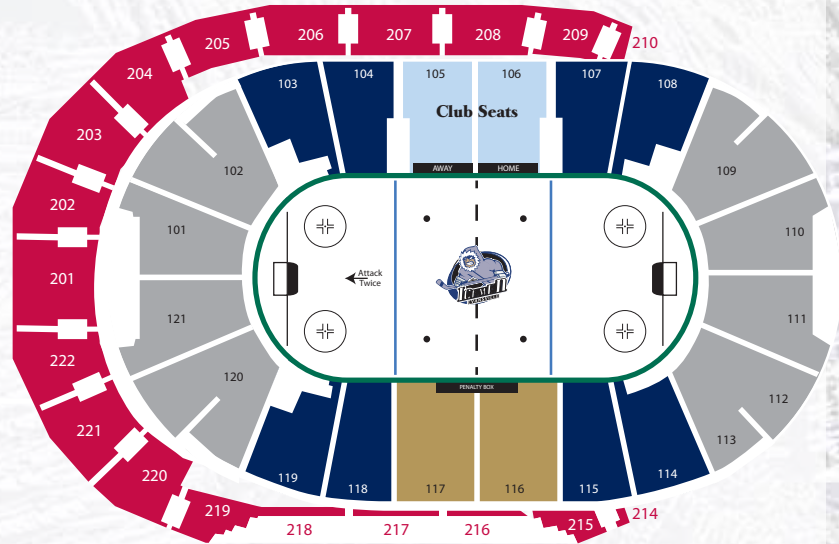

## SEASON TICKETS

2011-2012

SEASON TICKET PLANS START AT \$10 PER TICKET & SAVE UP TO 35%

FULL SEASON TICKETS: ENJOY ALL 33 HOME GAMES, RECEIVE THE MOST SEASON TICKET BENEFITS, PLUS SAVE UP TO 35%!

### SEATING CHART AND PRICING

SEAT OPTIONS	SINGLE GAME PRICING	FULL SEASON	Savings
Glass	\$41	\$891	\$462
Club Seats	\$26	\$594	\$264
Center Ice	\$21	\$495	\$198
Corners	\$17	\$396	\$165
Goalzones	\$14	\$330	\$132