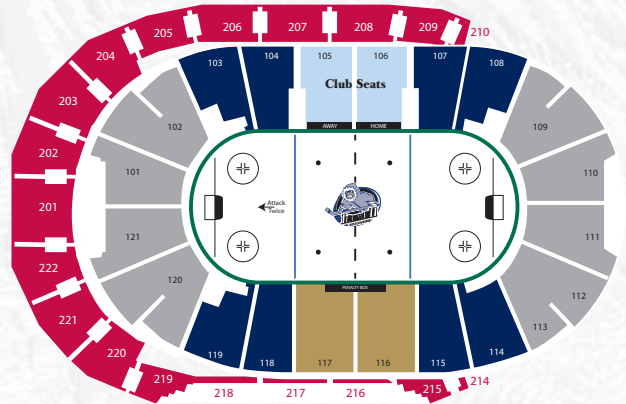

EVANSVILLE ICEMEN

HALF SEASON TICKETS

2011-2012

HALF SEASON TICKET PLANS START AT JUST \$12 PER TICKET, SAVE UP TO 20%

HALF SEASON: Includes 16 games throughout the season, plus get 1 FREE GAME and save up to 20% on your tickets! Plans start at just \$192!

2011-2012 HALF SEASON

SEATING CHART AND PRICING

SEAT OPTIONS	SINGLE GAME PRICING	HALF SEASON	Savings
Glass	\$41	N/A	N/A
Club Seats	\$26	\$336	\$106
Center Ice	\$21	\$288	\$69
Corners	\$17	\$224	\$65
Goalzones	\$14	\$192	\$46

HALF SEASON BLUE

DATE	OPPONENT
November, 5 Saturday	Fort Wayne
November, 17 Thursday	Fort Wayne
December, 4 Sunday	Bloomington
December, 11 Sunday	Bloomington
December, 16 Friday	Fort Wayne
December, 23 Friday	Texas
December, 31 Saturday	Wichita
January, 13 Friday	Tulsa
January, 21 Saturday	Quad City
January, 27 Friday	Bloomington
February, 3 Friday	Rapid City
February, 8 Wednesday	Fort Wayne
February, 19 Sunday	Arizona
February, 24 Friday	Wichita
February, 29 Wednesday	Wichita
March, 2 Friday	Wichita
March, 21 Wednesday	Missouri