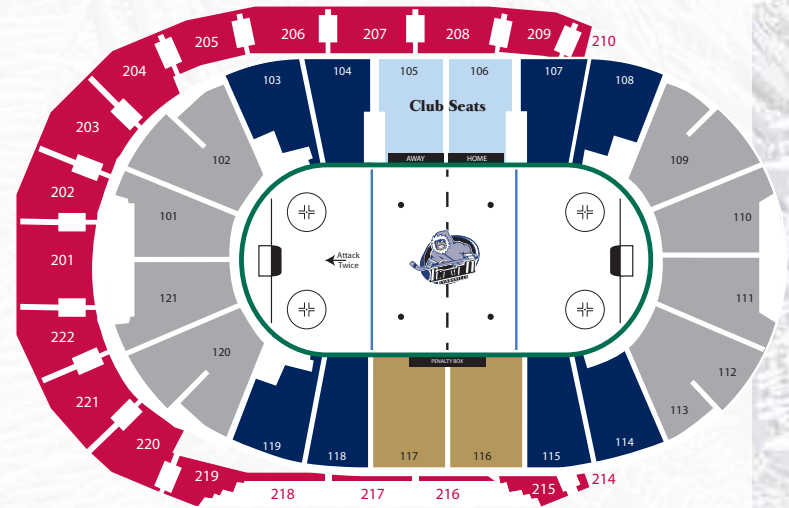

## 8 GAME PICK EM PLAN

2011-2012

### 8-Game Pick Em Plan Starting at \$12.50 Per Ticket, Save up to 15%

Great games, plus flexibility. You receive the 2 biggest games of the year with our Home Opener and Home Finale and you pick the six other games of your choice. Save up to 15% on your ticket plan that starts at just \$100!

### SEATING CHART AND PRICING

Seat Options	Single Game Pricing	8-Game Pick Em Plan	Savings
Glass	\$41	N/A	N/A
Club Seats	\$26	\$184	\$24
Center Ice	\$21	\$152	\$16
Corners	\$17	\$120	\$16
Goalzones	\$14	\$100	\$12