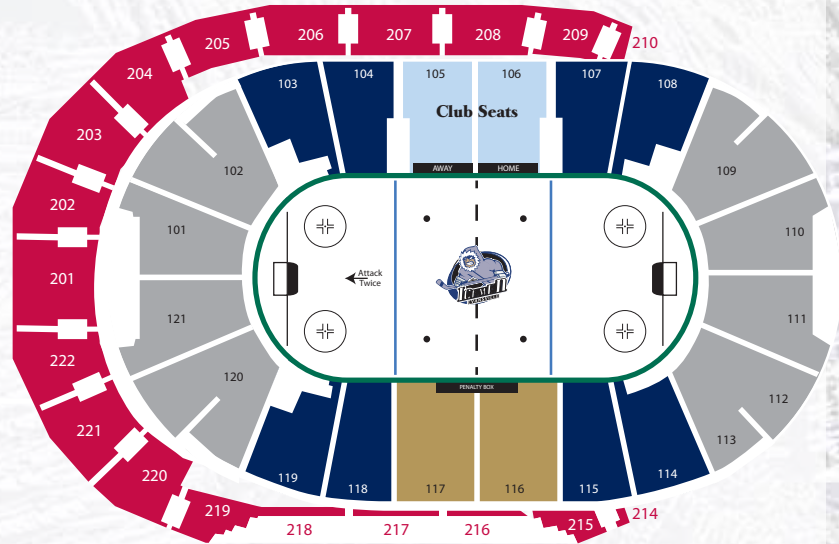

Evansville IceMen

SEASON TICKETS

2011-2012

Season Ticket Plans Start at \$10 Per Ticket & Save up to 35%

Full Season Tickets: Enjoy all 33 home games, receive the most season ticket benefits, plus save up to 35%!

2011-2012 FULL SEASON

SEATING CHART AND PRICING

Seat Options	Single Game Pricing	Full Season	Savings
Glass	\$41	\$891	\$462
Club Seats	\$26	\$594	\$264
Center Ice	\$21	\$495	\$198
Corners	\$17	\$396	\$165
Goalzones	\$14	\$330	\$132