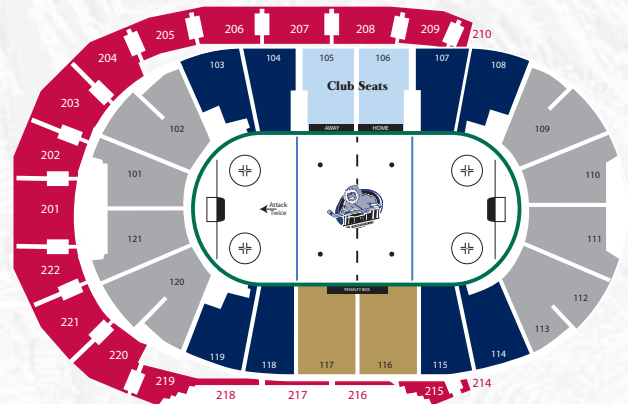

Evansville IceMen

HALF SEASON TICKETS

2011-2012

Half Season Ticket Plans Start at just \$12 Per Ticket, Save up to 20%

Half Season: Includes 16 games throughout the season, plus get 1 FREE GAME and save up to 20% on your tickets! Plans start at just \$192!

2011-2012 HALF SEASON

SEATING CHART AND PRICING

Seat Options	Single Game Pricing	Half Season	Savings
Glass	\$41	N/A	N/A
Club Seats	\$26	\$336	\$106
Center Ice	\$21	\$288	\$69
Corners	\$17	\$224	\$65
Goalzones	\$14	\$192	\$46

HALF SEASON BLUE

DATE	OPPONENT
November, 5 Saturday	Fort Wayne
November, 17 Thursday	Fort Wayne
December, 4 Sunday	Bloomington
December, 11 Sunday	Bloomington
December, 16 Friday	Fort Wayne
December, 23 Friday	Texas
December, 31 Saturday	Wichita
January, 3 Tuesday	Quad City
January, 22 Sunday	Tulsa
January, 27 Friday	Bloomington
February, 3 Friday	Rapid City
February, 19 Sunday	Arizona
February, 24 Friday	Wichita
February, 29 Wednesday	Wichita
March, 2 Friday	Wichita
March, 21 Wednesday	Missouri